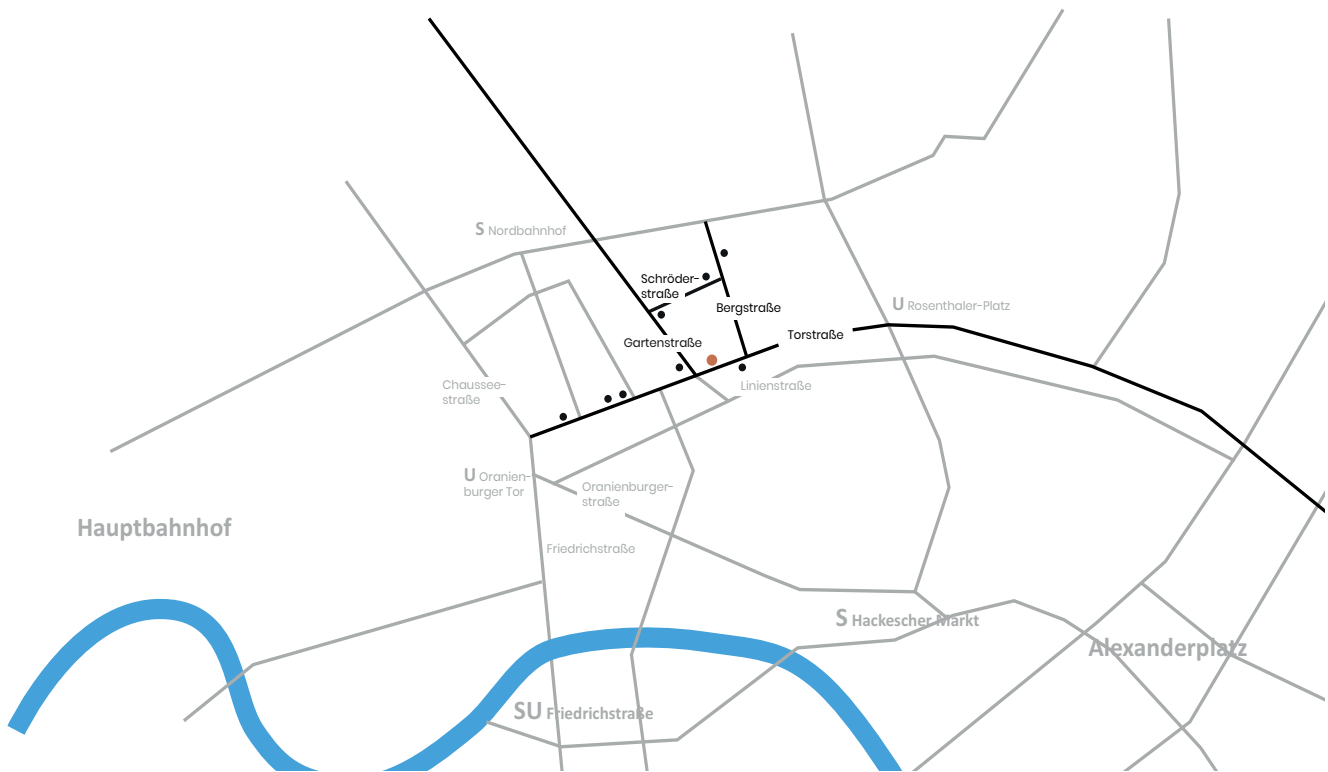

+ water included

+ catering on demand

€ 400 / day

€ 60 / hour

Torstrasse 177 | 10115 Berlin

THE VIEW

LOCATION

Situated in the vibrant heart of Berlin Mitte, where everything you need is within walking distance, this spot is the perfect location to hold your meeting.

The diverse neighborhood has numerous restaurants and cafes, supermarkets, cutting-edge art galleries, theaters, museums as well as bars and clubs in walkig distance.

U-BAHN
U5, U6

S-BAHN
S1, S2, S25, S26

TRAIN
Main Station
1.9 km

AIRPORT
Berlin-Brandenburg
25 km

HIGHWAY
A 100
Beusselstraße | 6,3 km

TRAM/BUS
Tram 12, M1
Bus 100, 147, 300

RESTAURANTS
walking distance

SHOPPING
walking distance

HOTELS
walking distance