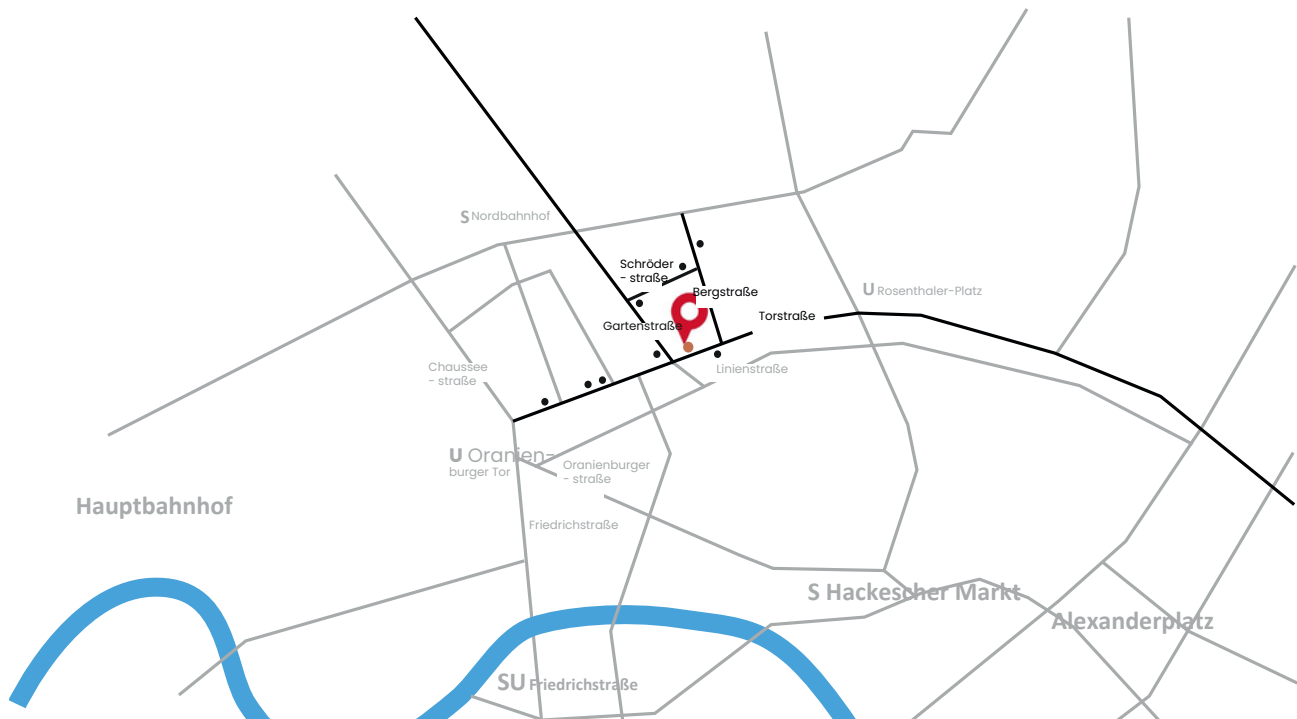

€ 500 - 1.200 / day

€ 60 - 200 / hour

Torstrasse 177 | 10115 Berlin

THE PIANO ROOM

THE PIANO ROOM

Torstrasse 177 | 10115 Berlin

LOCATION

Situated in the vibrant heart of Berlin Mitte, where everything you need is within walking distance, this spot is the perfect location to hold your meeting.

The diverse neighborhood has numerous restaurants and cafes, supermarkets, cutting-edge art galleries, theaters, museums as well as bars and clubs in walkig distance.

U-BAHN
U5, U6

S-BAHN
S1, S2, S25, S26

TRAIN
Main Station
1.9 km

AIRPORT
Berlin-Brandenburg
25 km

HIGHWAY
Y A 100
Beusselstraße I 6,3 km

TRAM/BUS
Tram 12, M1
Bus 100, 147, 300

RESTAURANTS
walking distance

SHOPPING
walking distance

HOTELS
walking distance