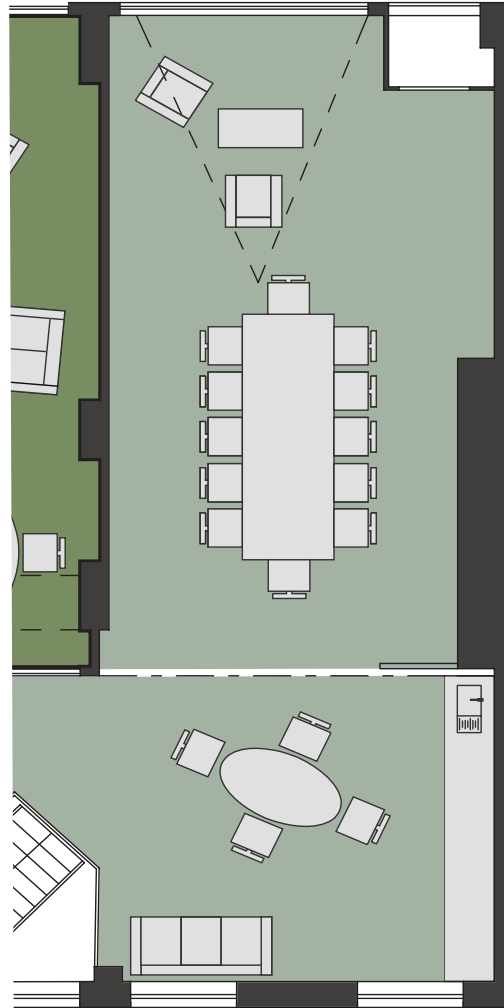

€ 500 - 1.200 / day

€ 60 - 200 / hour

Torstrasse 177 | 10115 Berlin

THE PIANO ROOM

THE PIANO ROOM

Torstrasse 177 | 10115 Berlin

LOCATION

Situated in the vibrant heart of Berlin Mitte, where everything you need is within walking distance, this spot is the perfect location to hold your meeting.